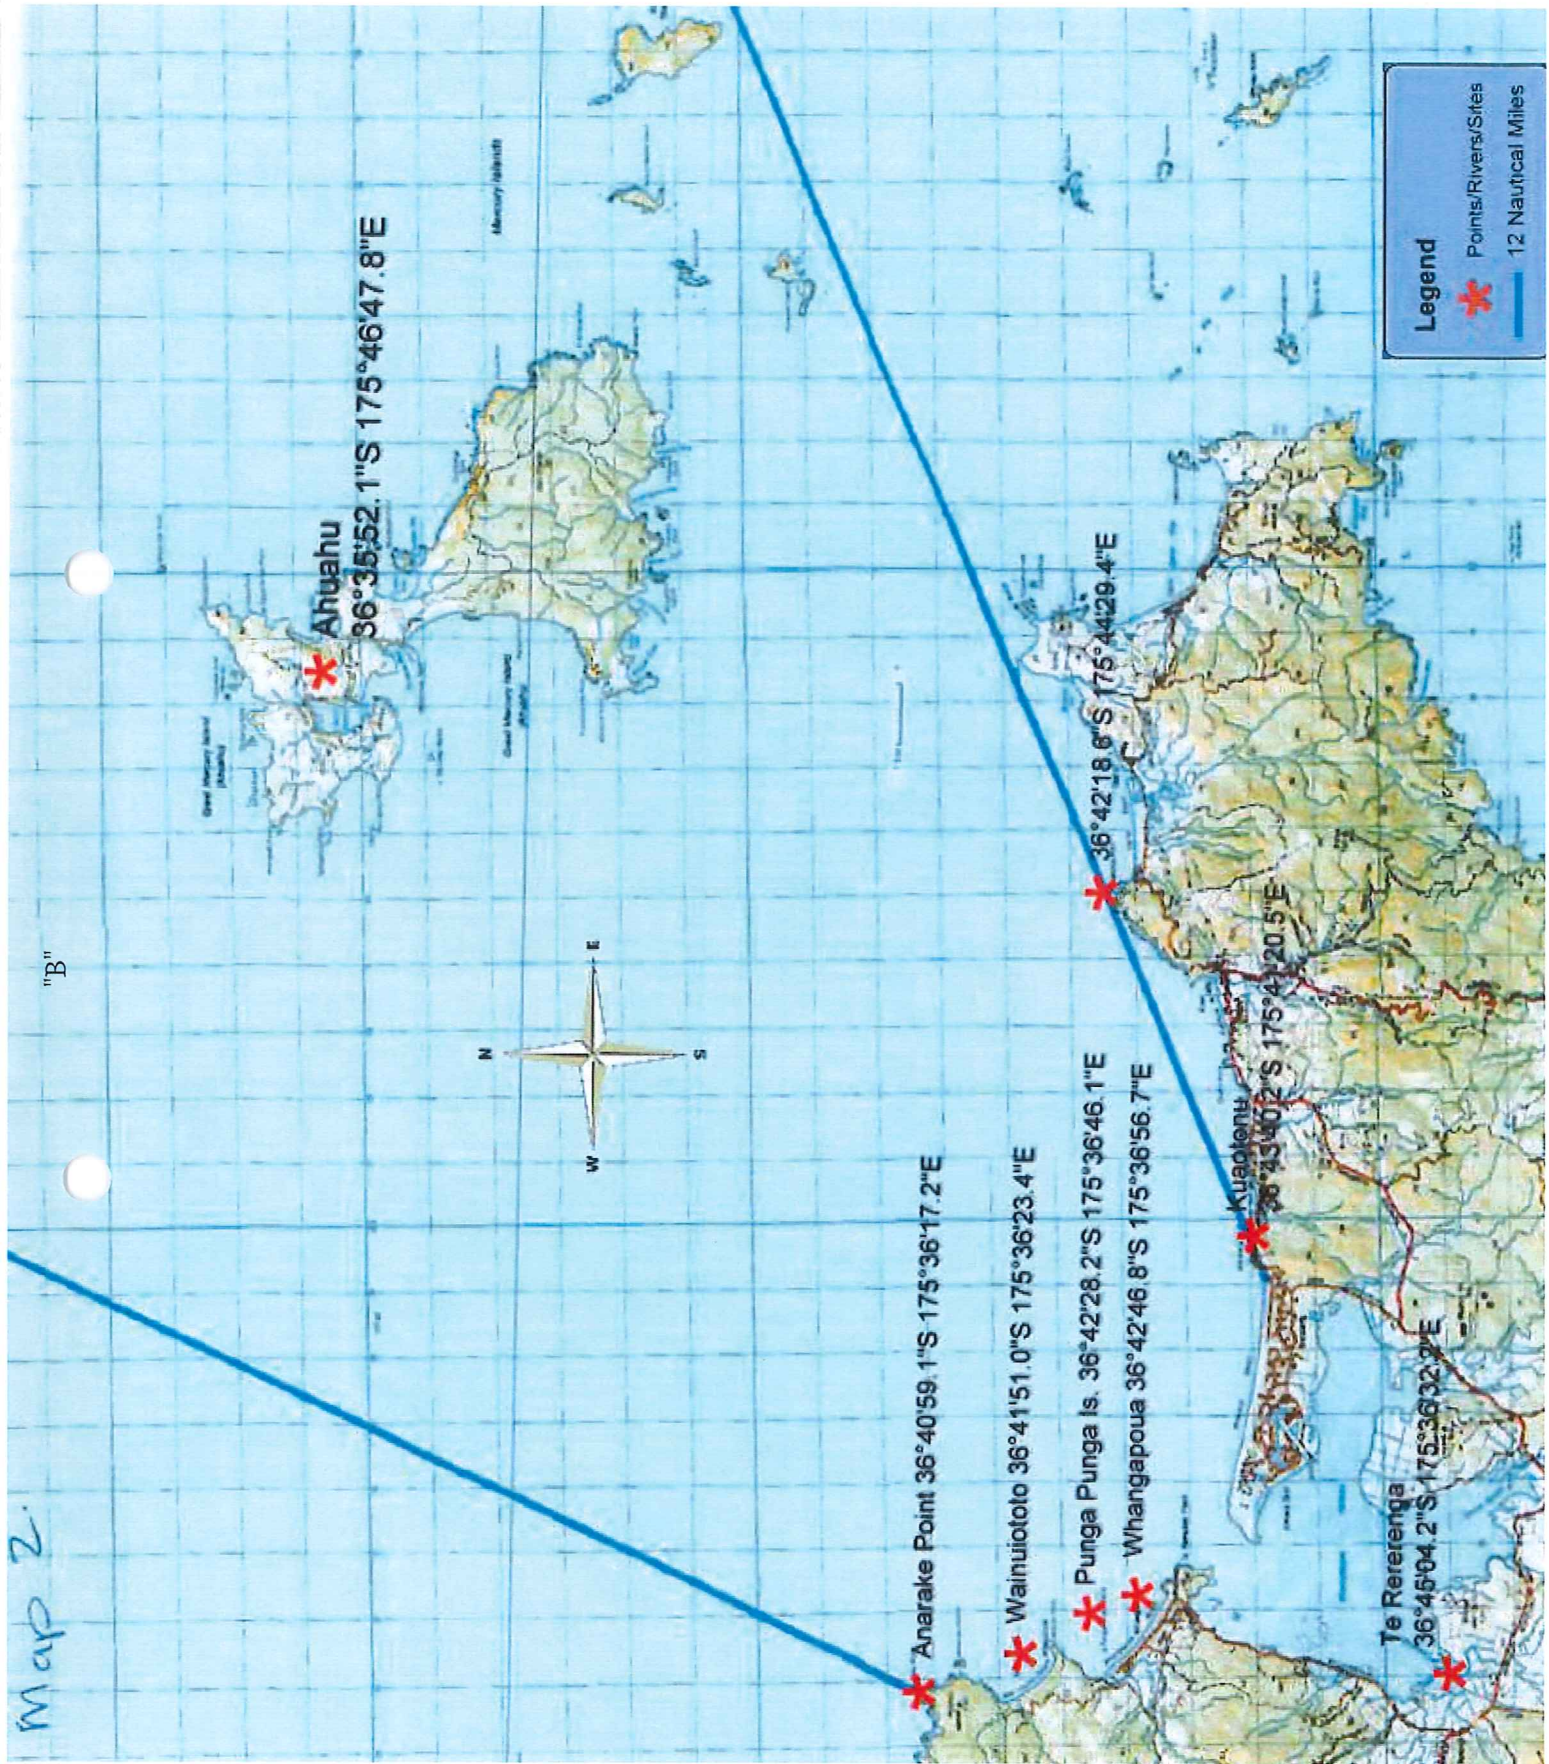

"A"

Map 1

Map 2

"B"

"C"

Te Moana a
Toi Te Huatahi

• Te Whare
kai atua

Te Tanga aronui a
• Kahumatamoemoe

*
Te Moengahau o
Tamatekapua

Tikapa Moana
o Hauraki

Legend

* Points/Rivers/Sites

— 12 Nautical Miles