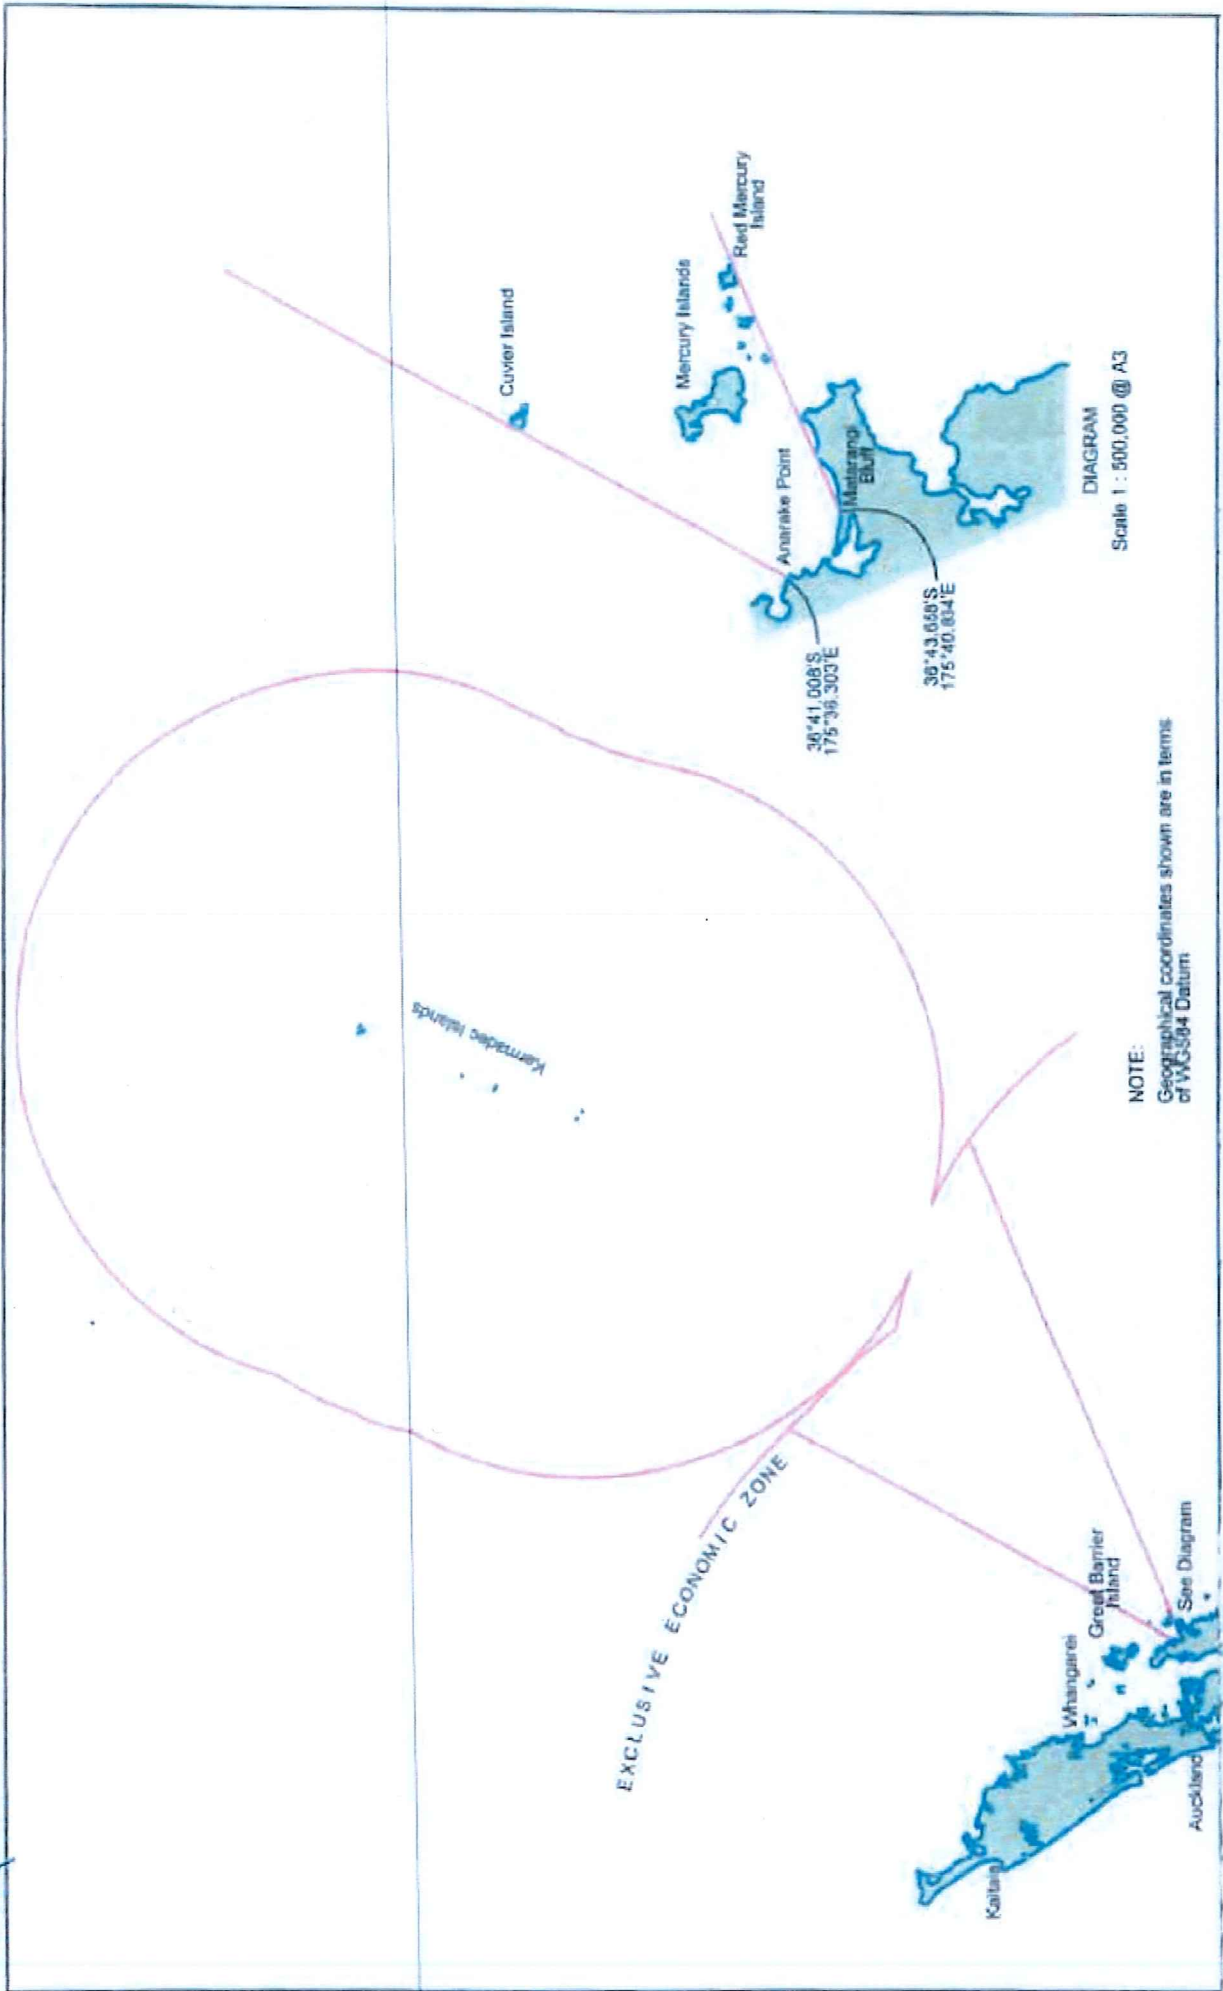

"A"

Map 1

Map 2

"B"

"C"

Te Moana a
Toi Te Huatahi

• Te Whare
kai atua

Te Tanga aronui a
• Kahumatamoemoe

*
Te Moengahau o
Tamatekapua

Tikapa Moana
o Hauraki

Legend

* Points/Rivers/Sites

— 12 Nautical Miles